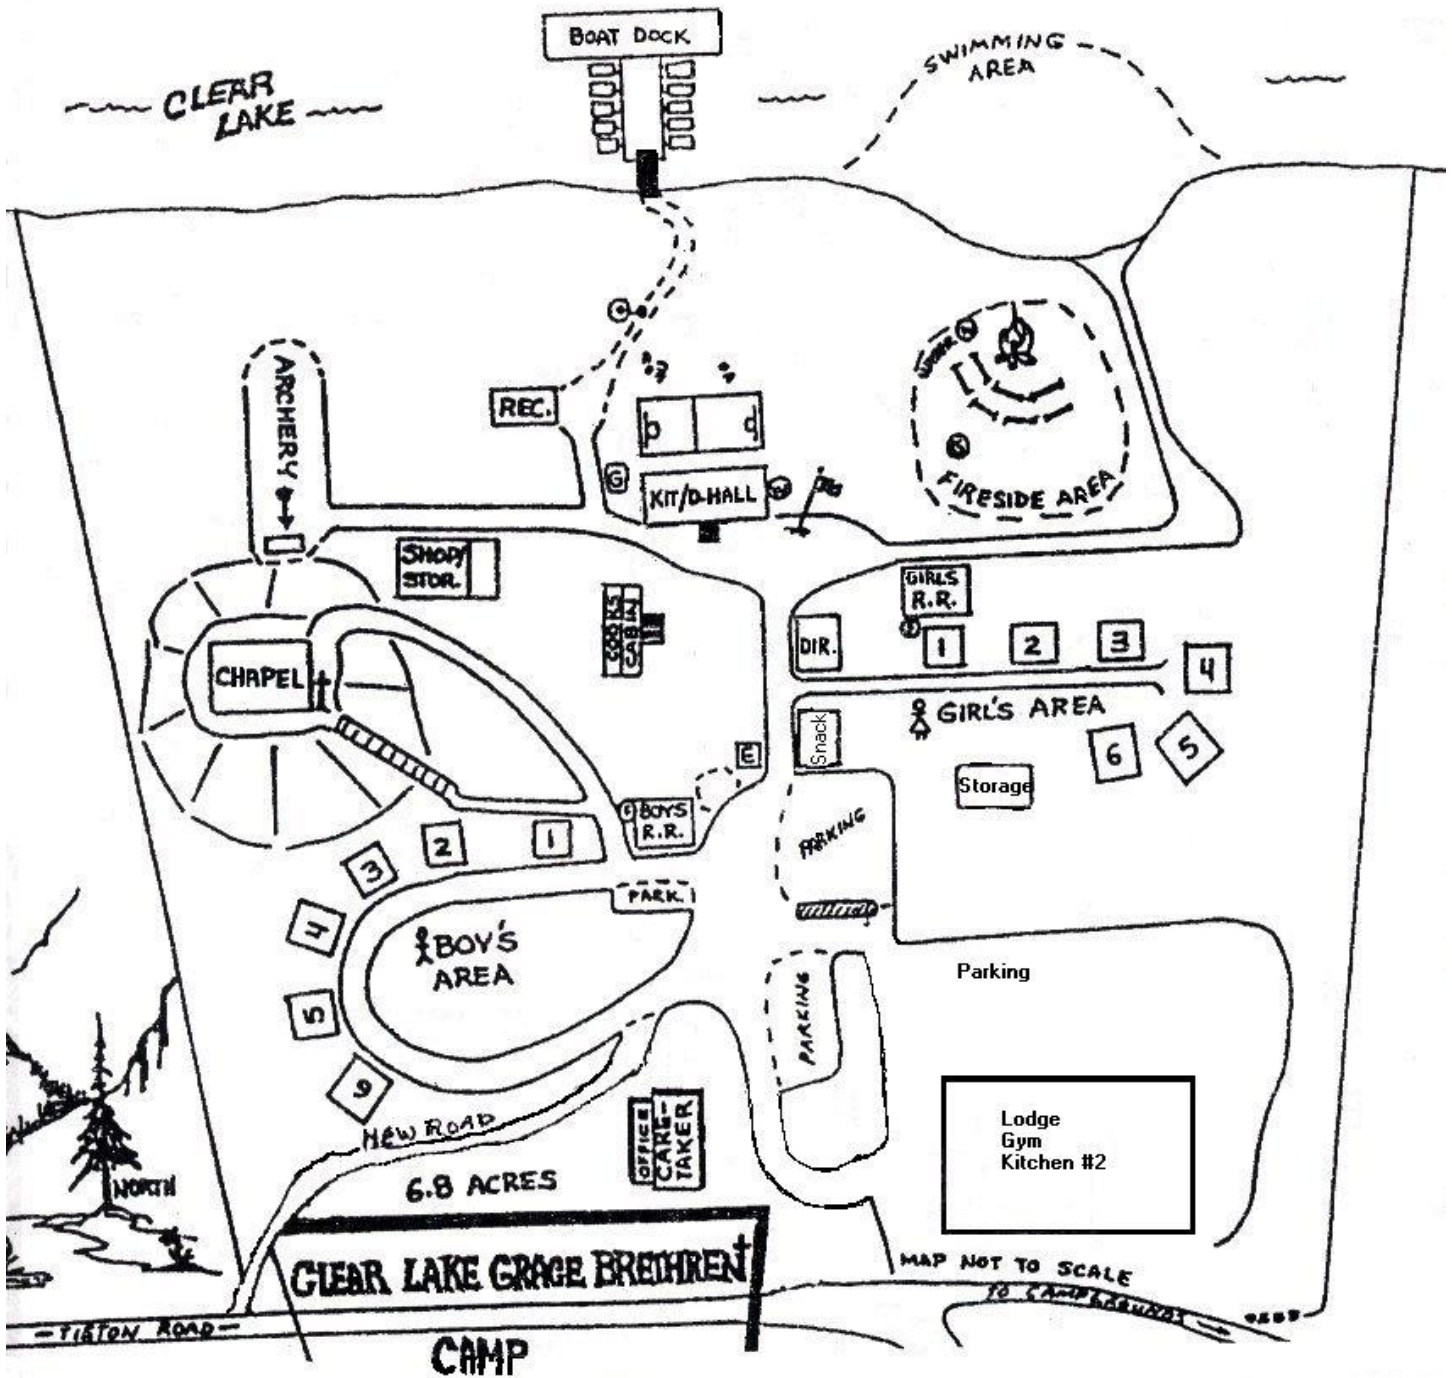

Clear Lake Christian Camp MAP

Boy's Cabins

- Cabin 1 – 6 beds
- Cabin 2 – 6 beds
- Cabin 3 – 6 beds
- Cabin 4 – 12 beds
- Cabin 5 – 12 beds
- Cabin 6 – 12 beds
- Boy's Lodge - 20 Beds

Girl's Cabins

- Cabin 1 – 5 beds
- Cabin 2 – 5 beds
- Cabin 3 – 5 beds
- Cabin 4 – 12 beds
- Cabin 5 – 12 beds
- Cabin 6 – 12 beds
- Girl's Lodge - 24 Beds

Cooks Cabin – Female – 5-6 beds

Directors Cabin – 4 beds

Chapel Seats 115

Main Dining Hall - 80-90

Lodge Commons/Dining #2 - 40-50

Nurse - Lodge Room #1 – 2 beds

Infirmary –Lodge Room #2 – 4 beds

Security/Staff - Room #3 Lodge – 4 beds

Security/Staff - Room #4 Lodge – 4 beds